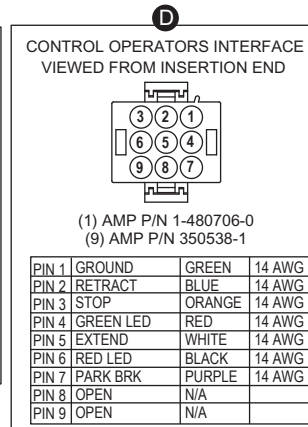

DigiSync® Control Connection Winnebago

© 7/03 Kwikkee Products Co., Inc.
Rev. 1 7/03

DigiSync

DigiSync® Control Connection Winnebago

The Control Module connections shown here plug into a wiring harness provided by Winnebago.