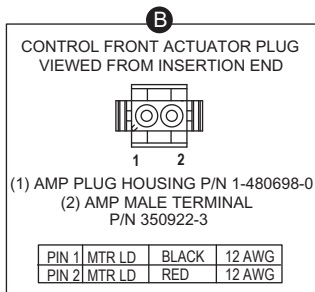

DigiSync® Control Connection Winnebago

© 7/03 Kwikkee Products Co., Inc.
Rev. 1 7/03

DigiSync

DigiSync® Control Connection Winnebago

The Control Module connections shown here plug into a wiring harness provided by Winnebago.