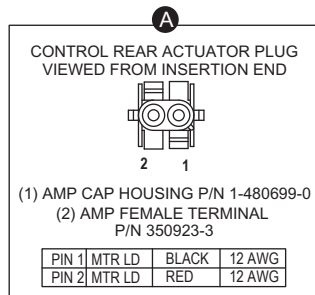

DigiSync® Control Connection Winnebago

© 7/03 Kwikkee Products Co., Inc.
Rev. 1 7/03

DigiSync

DigiSync® Control Connection Winnebago

The Control Module connections shown here plug into a wiring harness provided by Winnebago.