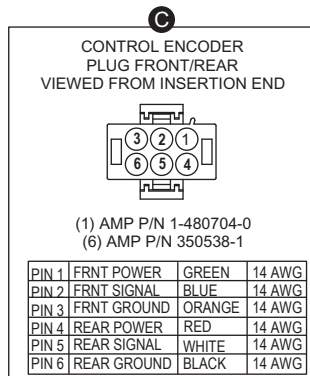

DigiSync® Control Connection Winnebago

© 7/03 Kwikkee Products Co., Inc.
Rev. 1 7/03

DigiSync

DigiSync® Control Connection Winnebago

The Control Module connections shown here plug into a wiring harness provided by Winnebago.